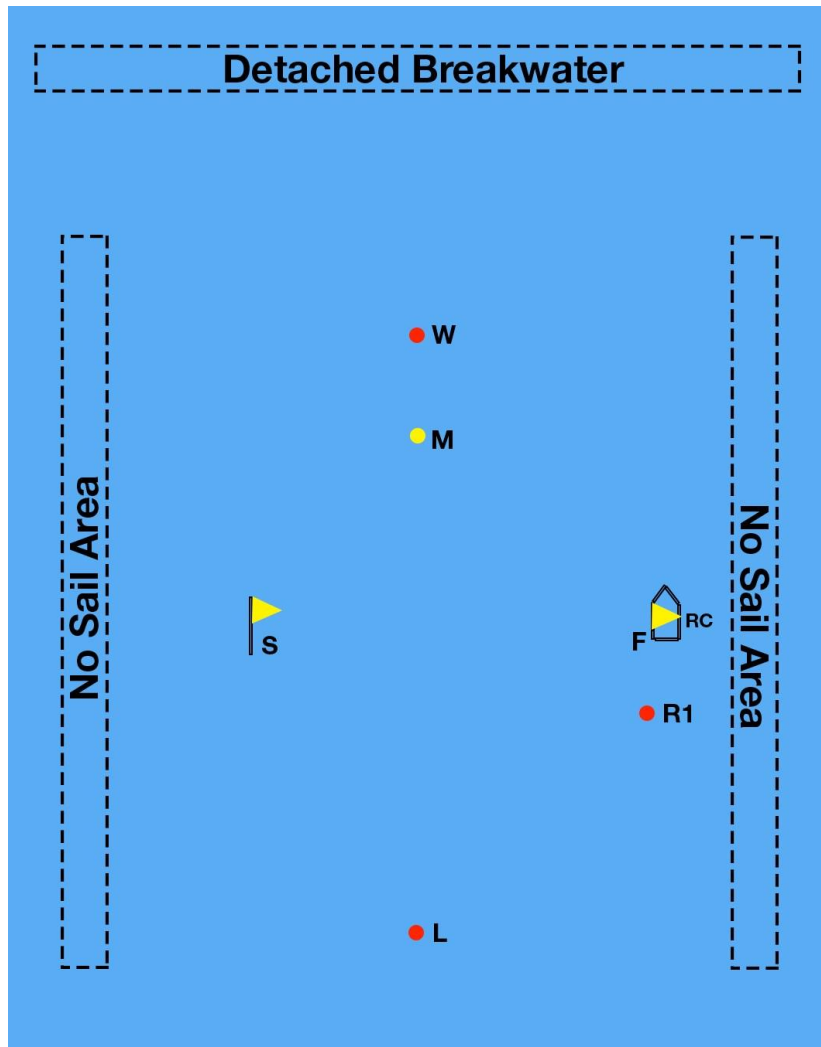

2017 Dinghy Course Chart

Course	Description	Pennant
1	Start > W > Finish	
2	Start > W > L > Finish	
3	Start > M > L > Finish	
4	Start > W > L > M > Finish	
5	Start > W > L > M > L > Finish	
6	Start > Ws > R1s > S > L > Finish	
7	Start > Ms > R1s > S > L > Finish	
8	Start > W > M > W > Finish	

All marks are to be left to port unless designated by a lower case "s".