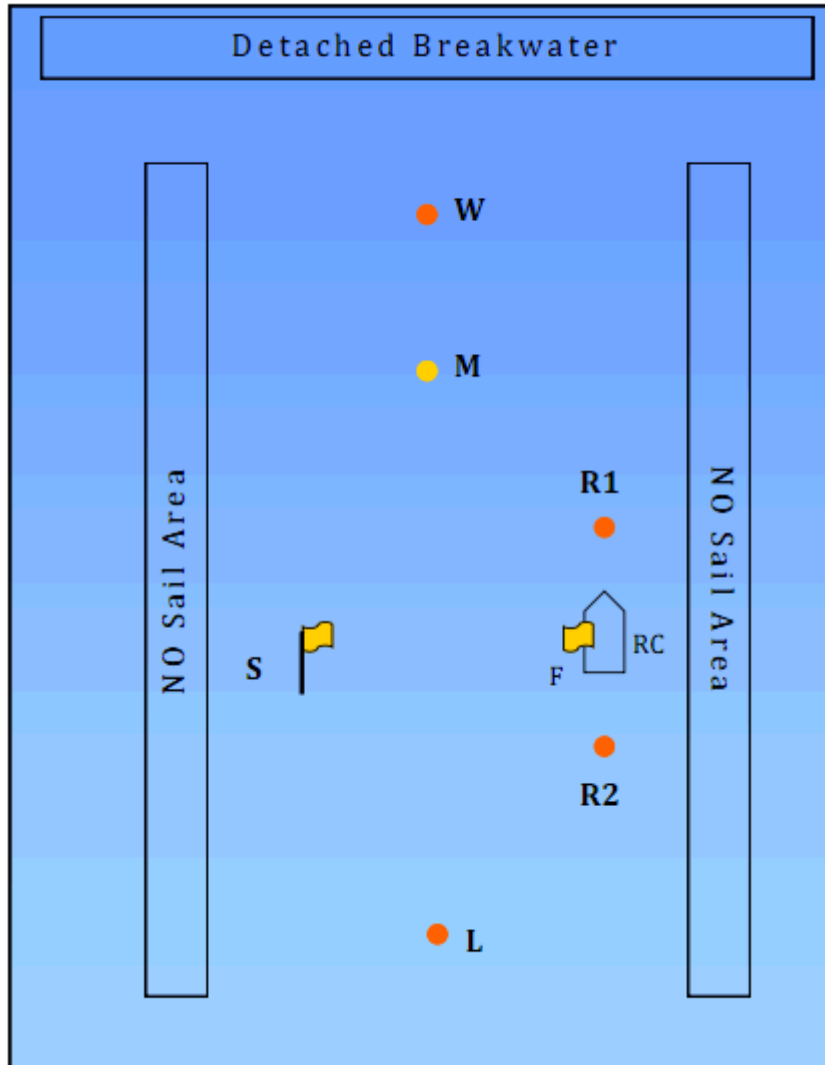

## 2019 Sunstroke Series Course Chart

#	Description	
1	Start > W > Finish	
2	Start > W > L > Finish	
21	Start > M > L > Finish	
2D	Start > L > W > Finish	
3	Start > W > L > M > Finish	
4	Start > W > L > M > L > Finish	
5	Start > Ws > R1s > S > L > Finish	
51	Start > Ms > R1s > S > L > Finish	
6	Start > W > S > R2s > L > Finish	
61	Start > M > S > R2s > L > Finish	
7	Start > W > M > W > Finish	
8	Start > W > R1 > W > Finish	
9	Start > W > S > W > Finish	

R1, R2, W, M and L are red balls. S is a orange flag on a staff. All marks are to be left to port unless designated by a lower case "s". F is a orange flag on the committee boat.