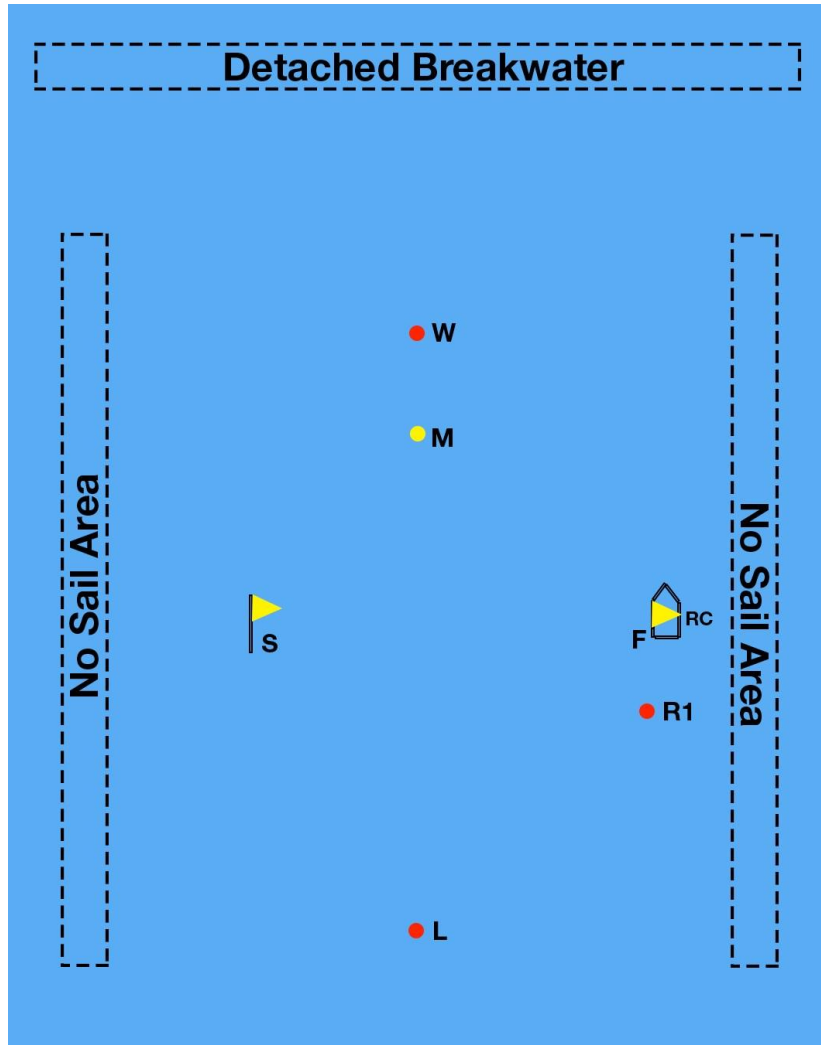

2018 Dinghy Course Chart

Course	Description	Pennant
1	Start > W > Finish	
2	Start > W > L > Finish	
3	Start > M > L > Finish	
4	Start > W > L > M > Finish	
5	Start > W > L > M > L > Finish	
6	Start > Ws > R1s > S > L > Finish	
7	Start > Ms > R1s > S > L > Finish	
8	Start > W > M > W > Finish	

All marks are to be left to port unless designated by a lower case "s".