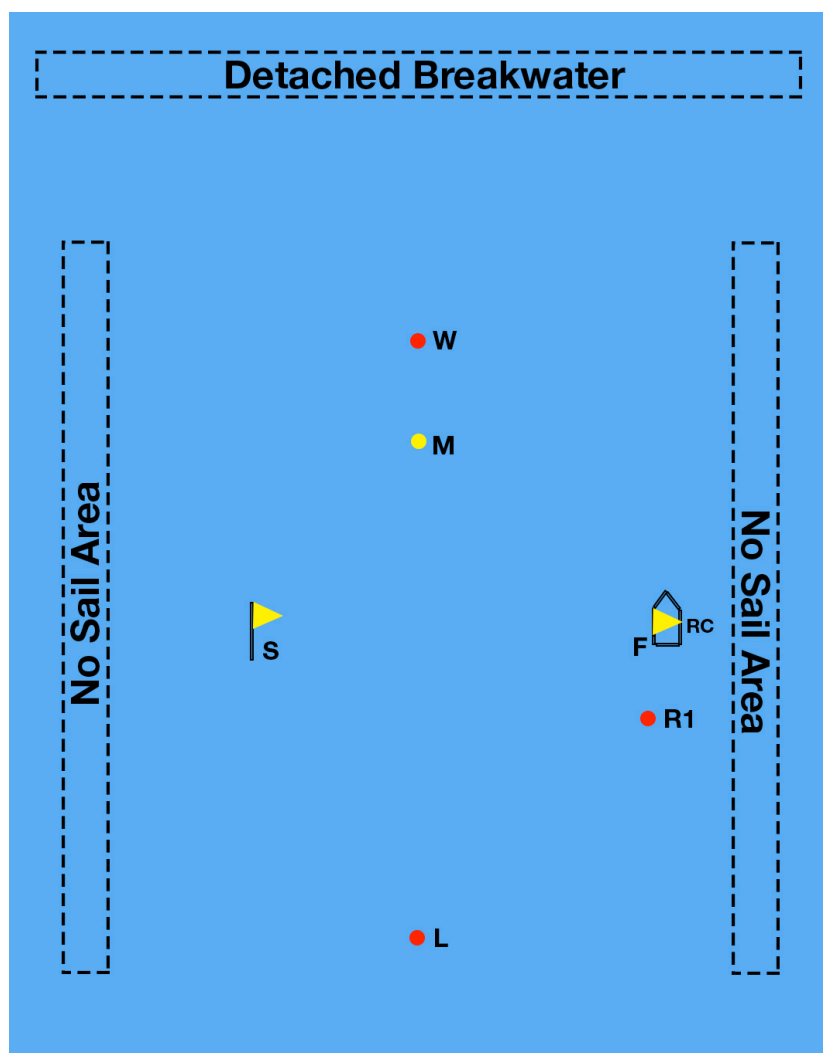

# 2018 Lido Invitational Course Chart

#	Description	Pennants
1	Start > W > Finish	
2	Start > W > L > Finish	
3	Start > M > L > Finish	
4	Start > W > L > M > Finish	
5	Start > W > L > M > L > Finish	
6	Start > Ws > R1s > S > L > Finish	
7	Start > Ms > R1s > S > L > Finish	
8	Start > W > M > W > Finish	

*All marks are to be left to port unless designated by a lower case "s".*