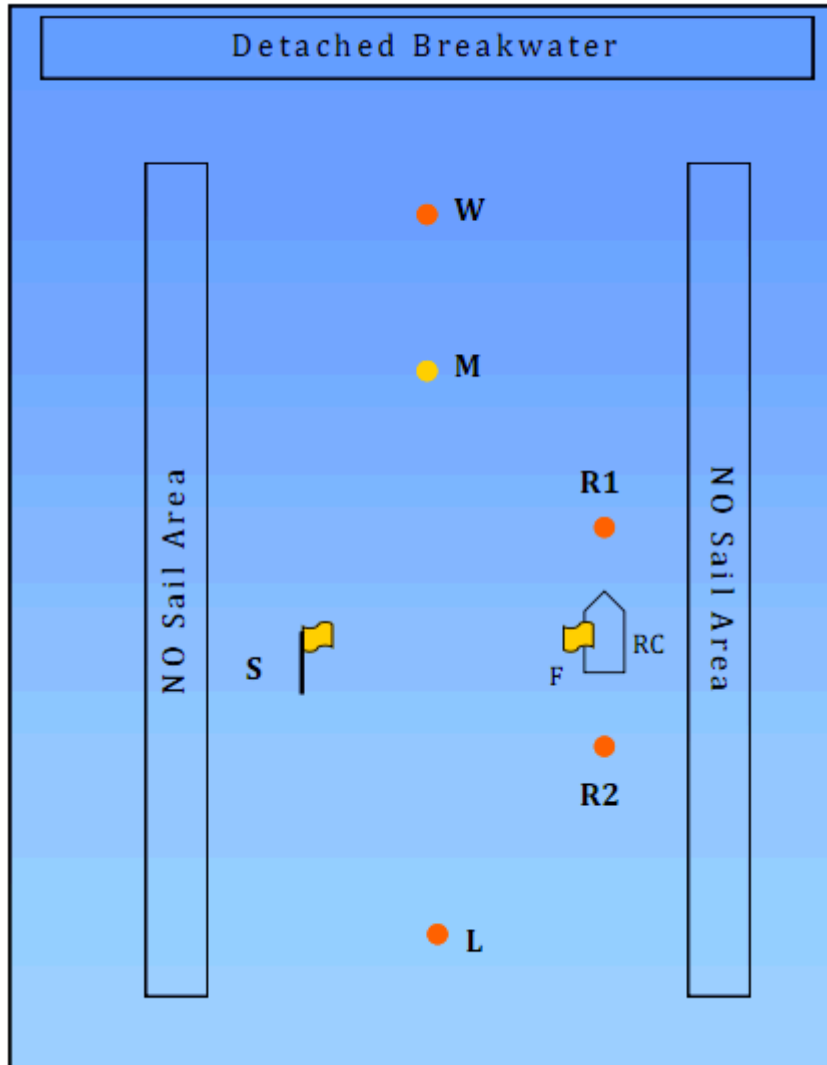

Sponsored By:

2018 Sunstroke Series Course Chart

#	Description	Flags
1	Start > W > Finish	
2	Start > W > L > Finish	
21	Start > M > L > Finish	
2D	Start > L > W > Finish	
3	Start > W > L > M > Finish	
4	Start > W > L > M > L > Finish	
5	Start > W _s > R1 _s > S > L > Finish	
51	Start > M _s > R1 _s > S > L > Finish	
6	Start > W > S > R2 _s > L > Finish	
61	Start > M > S > R2 _s > L > Finish	
7	Start > W > M > W > Finish	
8	Start > W > R1 > W > Finish	
9	Start > W > S > W > Finish	

R1, R2, W, M and L are red balls. S is a orange flag on a staff. All marks are to be left to port unless designated by a lower case "s". F is a orange flag on the committee boat.