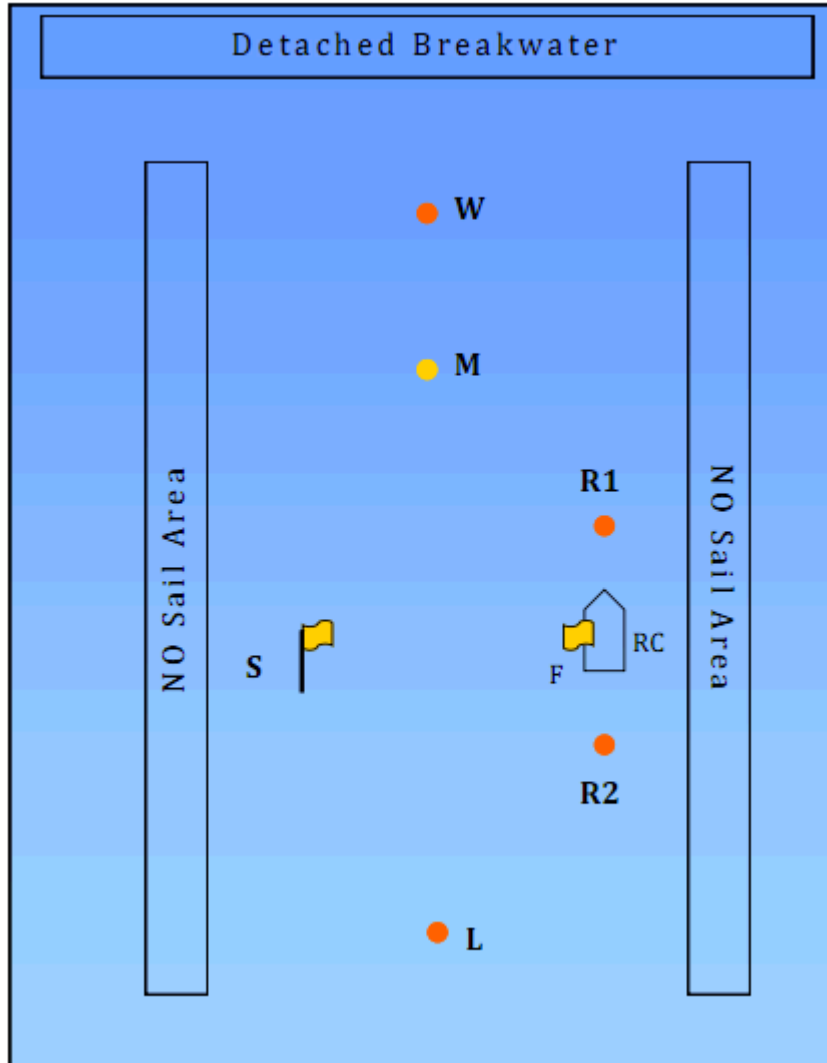

2014 Sunstroke Series Course Chart

Thanks to Del Rey Yacht club for the RC boat!

#	Description	Pennants
1	Start > W > Finish	
2	Start > W > L > Finish	
21	Start > M > L > Finish	
2D	Start > L > W > Finish	
3	Start > W > L > M > Finish	
4	Start > W > L > M > L > Finish	
5	Start > Ws > R1s > S > L > Finish	
51	Start > Ms > R1s > S > L > Finish	
6	Start > W > S > R2s > L > Finish	
6.1	Start > M > S > R2s > L > Finish	
7	Start > W > M > W > Finish	
8	Start > W > R1 > W > Finish	
9	Start > W > S > W > Finish	

All marks are to be left to port unless designated by a lower case "s".