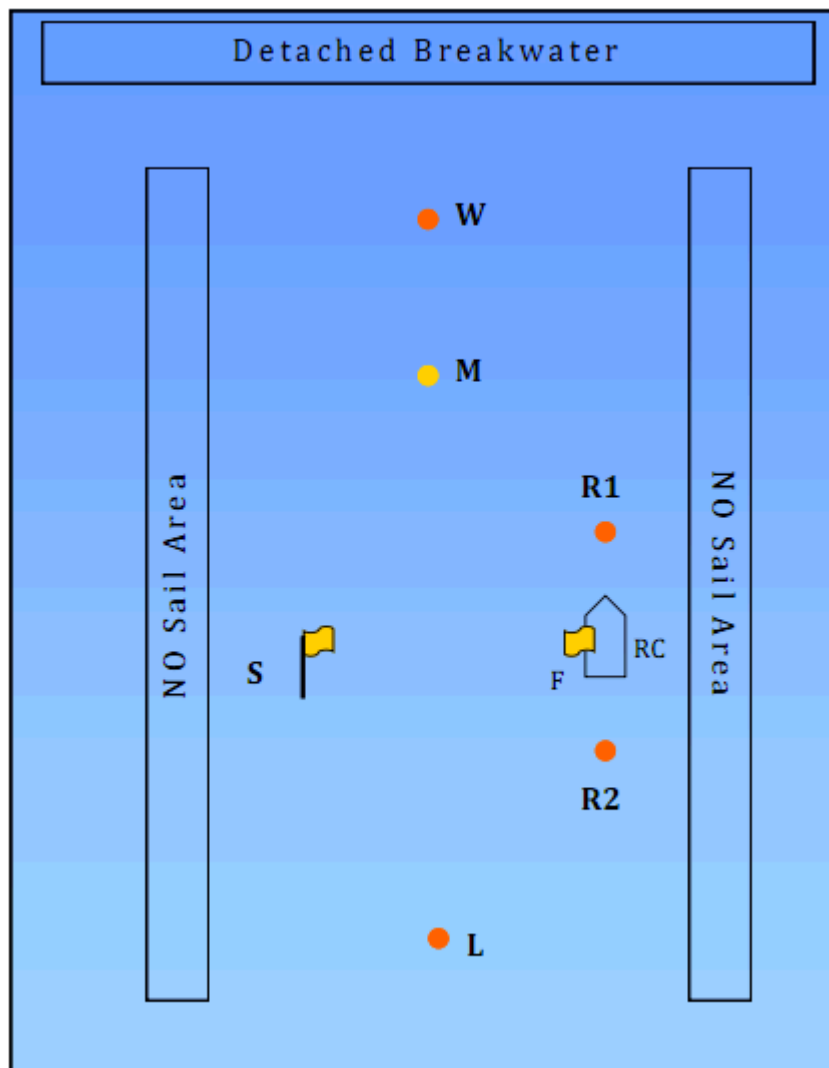

2012 Sunstroke Series Course Chart

#	Course	Flags
1	Start - W - Finish	
2	Start - W - L - Finish	
21	Start - M - L - Finish	
2D	Start - L - W - Finish	
3	Start - W - L - M - Finish	
4	Start - W - L - M - L - Finish	
5	Start - Ws - R1s - S - L - Finish	
51	Start - Ms - R1s - S - L - Finish	
6	Start - W - S - R2s - L - Finish	
61	Start - M - S - R2s - L - Finish	
7	Start - W - M - W - Finish	
8	Start - M - Finish	
9	Start - W - M - W - M - W - Finish	