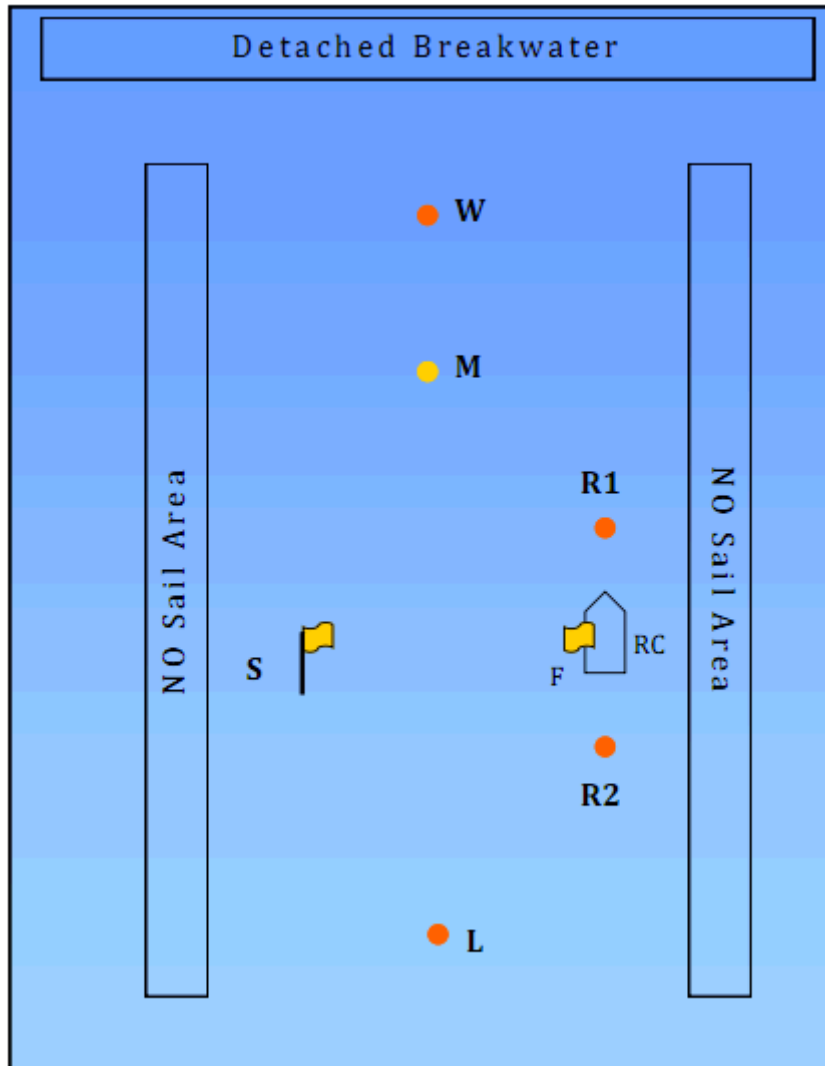

South Coast Corinthian Yacht Club

Sunstroke Series Course Chart #3.0, July 7, 2001

Course #

- 1 Start - W - Finish 
- 2 Start - W - L - Finish 
- 21 Start - M - L - Finish  
- 2D Start - L - W - Finish  
- 3 Start - W - L - M - Finish 
- 4 Start - W - L - M - L - Finish 
- 5 Start - Ws - R1s - S - L - Finish 
- 51 Start - Ms - R1s - S - L - Finish  
- 6 Start - W - S - R2s - L - Finish 
- 61 Start - M - S - R2s - L - Finish  
- 7 Start - W - M - W - Finish 
- 8 Start - M - Finish 
- 9 Start - W - M - W - M - W - Finish 