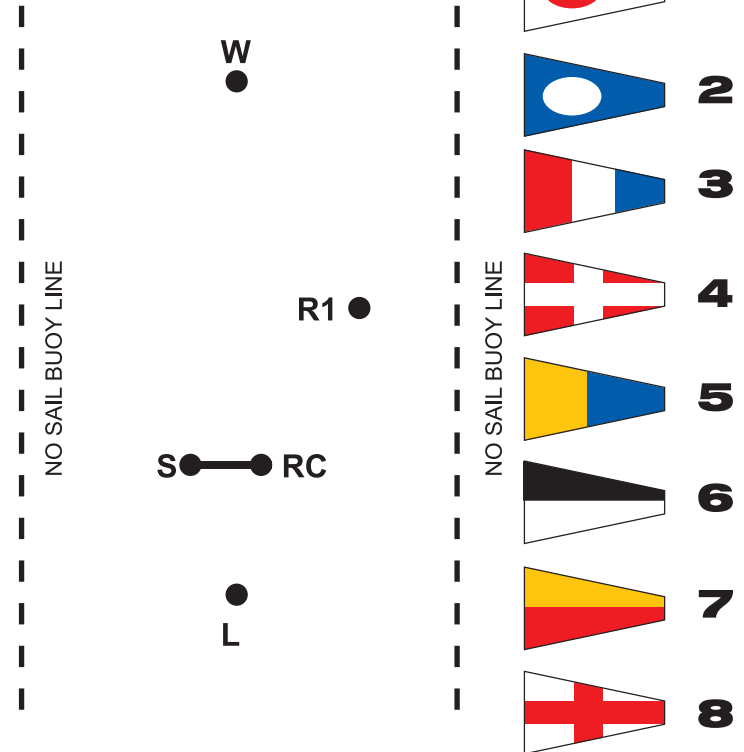

COURSE CHART

The 6th Annual Lido 14 Fleet 2 Invitational
Saturday, April 3rd, 2010

RACING AREA DETAIL

#	Course Description
1	Start -W-Finish
2	Start-W-L-Finish
3	Start-W-L-W-Finish
4	Start-W-L-W-L-Finish
5	Start-Ws-R1s-S-L-Finish
6	Start-W-L-W-L-W-Finish
7	Start-W-L-W-L-W-L-Finish
8	Fun Race

NOTE: To accomodate the break:

- ★ For RACE 3 - The Finish Line will be moved closer to the UCLA MAC.
- ★ For RACE 4 - The Start Line will be close the the UCLA MAC.