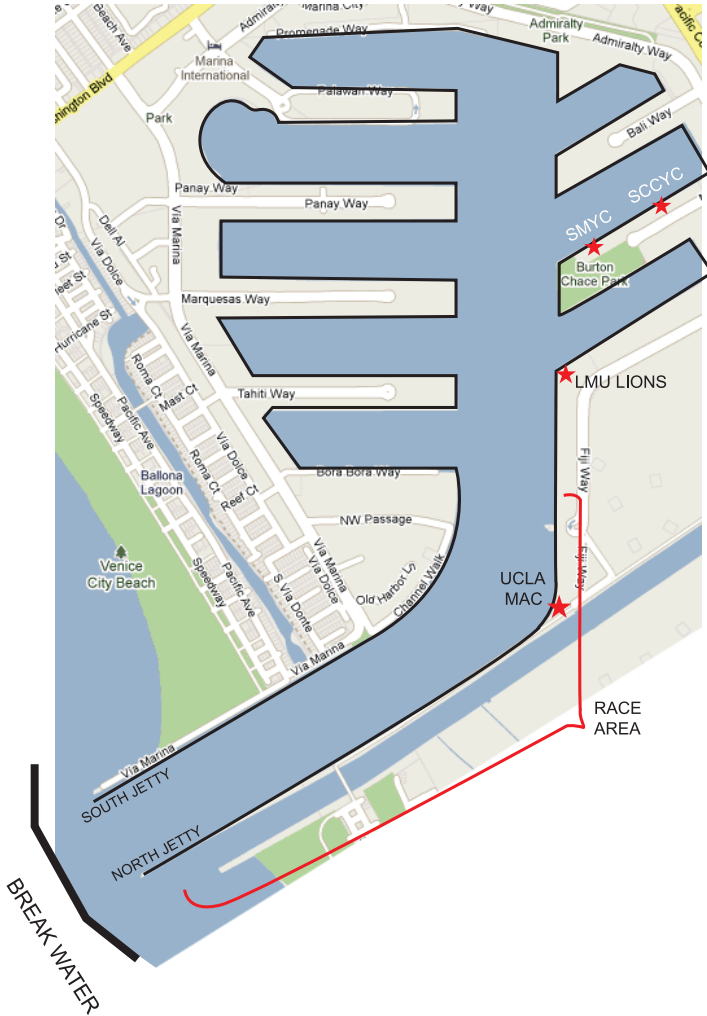

COURSE CHART

The 6th Annual Lido 14 Fleet 2 Invitational
Saturday, April 3rd, 2010

RACING AREA DETAIL

#	Course Description
1	Start -W-Finish
2	Start-W-L-Finish
3	Start-W-L-W-Finish
4	Start-W-L-W-L-Finish
5	Start-Ws-R1s-S-L-Finish
6	Start-W-L-W-L-W-Finish
7	Start-W-L-W-L-W-L-Finish
8	Fun Race

NOTE: To accomodate the break:

- ★ For RACE 3 - The Finish Line will be moved closer to the UCLA MAC.
- ★ For RACE 4 - The Start Line will be close the the UCLA MAC.